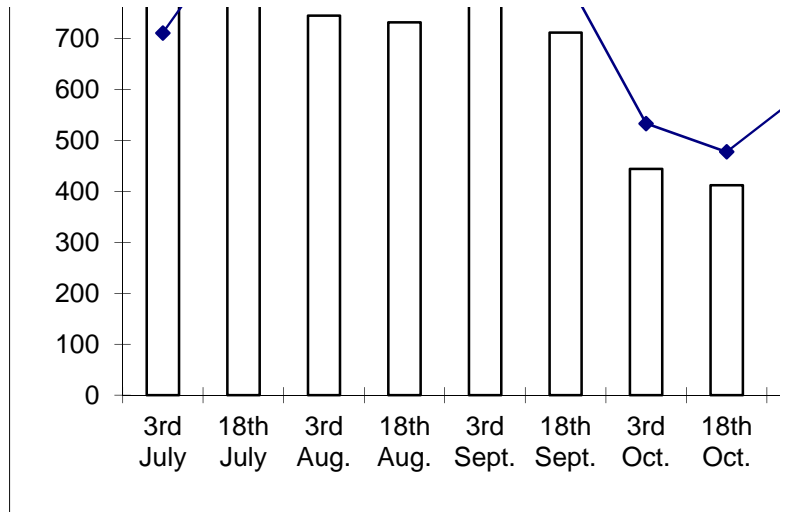

4)      transparency

Months      3rd July      18th July      3rd Aug.      18th Aug.      3rd Sept.      18th Sept.      3rd Oct.      18th Oct.

Density      913

Transparel      18

5)

DO

Months      3rd July      18th July      3rd Aug.      18th Aug.      3rd Sept.      18th Sept.      3rd Oct.      18th Oct.

Density      913      870

D.O.      6.4      8.4

6)

Co2

Months	3rd July	18th July	3rd Aug.	18th Aug.	3rd Sept.	18th Sept.	3rd Oct.	18th Oct.
Density	913	870	745	732	815	712	444	412
Free CO2	4	5.5	6.5	6.8	30	20	25	28