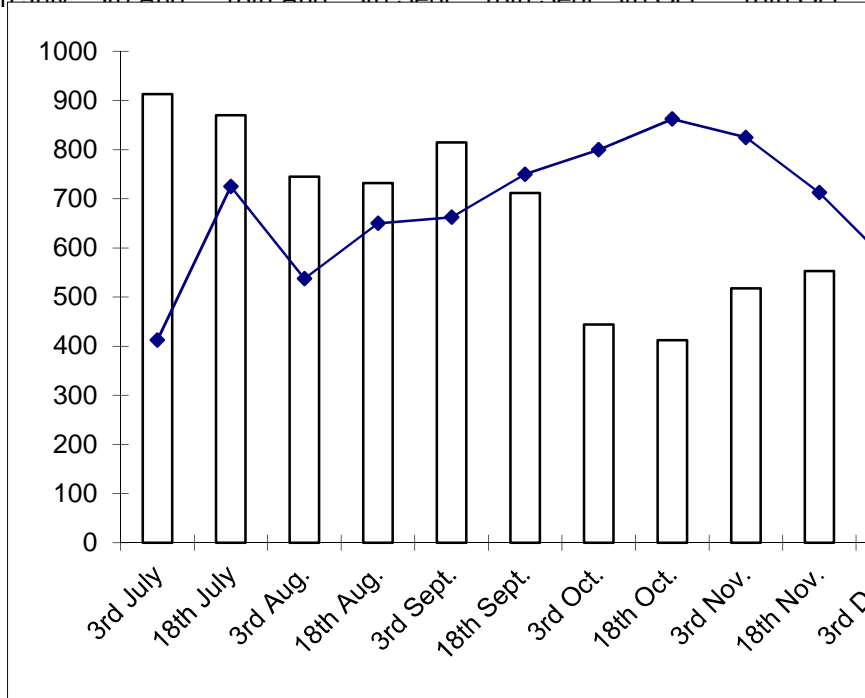

7)

PH

Months	3rd July	18th July	3rd Aug.	18th Aug.	3rd Sept.	18th Sept.	3rd Oct.	18th Oct.
Density	913	870	745	732	815	712	444	412
pH								

8)

Total Alkalinity

Months	3rd July	18th July	3rd Aug.	18th Aug.	3rd Sept.	18th Sept.	3rd Oct.	18th Oct.
Density	913							
Total alkali	33							

---

3rd Nov.	18th Nov.	3rd Dec.	18th Dec.
518	553	612	680
52	50	50.5	55

3rd Nov.	18th Nov.	3rd Dec.	18th Dec.
518	553	612	680

3rd Nov.	18th Nov.	3rd Dec.	18th Dec.
518	553	612	680

3rd Nov. 18th Nov. 3rd Dec. 18th Dec.  
 518 553 612 680  
 18 16 14 12

3rd Nov. 18th Nov. 3rd Dec. 18th Dec.  
 518 553 612 680  
 7

18th Dec.

3rd Nov.	18th Nov.	3rd Dec.	18th Dec.
518	553	612	680
31	33	35	37

Dec. Dec.