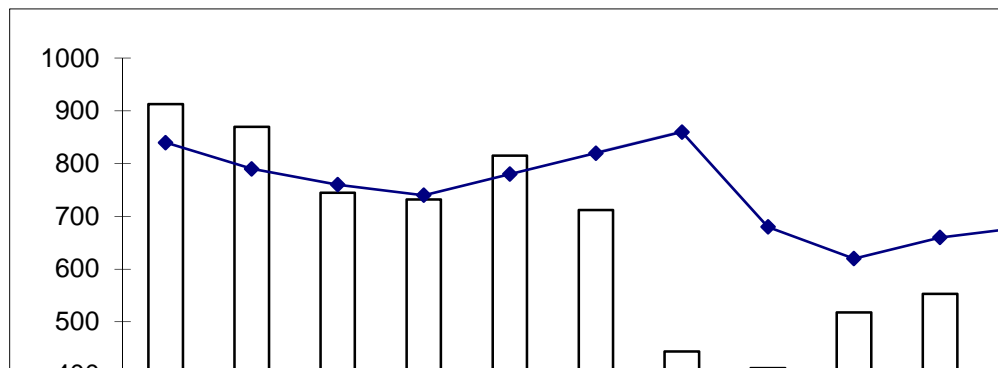

7)

PH

Months	3rd July	18th July	3rd Aug.	18th Aug.	3rd Sept.	18th Sept.	3rd Oct.	18th Oct.
Density	913	870	745	732	815	712	444	412
pH