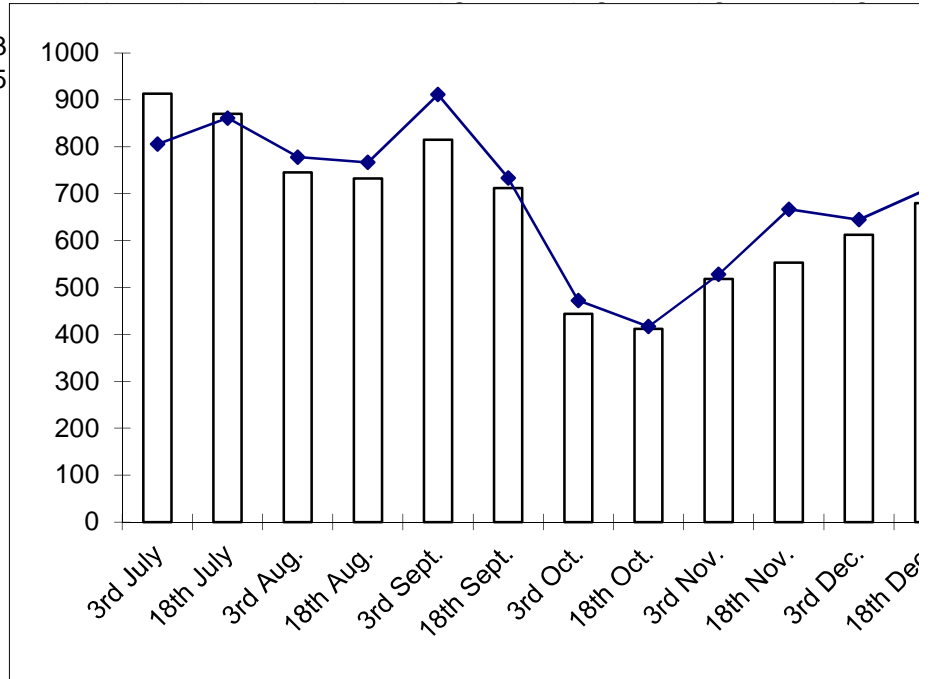

7)

PH

Months	3rd July	18th July	3rd Aug.	18th Aug.	3rd Sept.	18th Sept.	3rd Oct.	18th Oct.
Density	913	870	745	732	815	712	444	412
pH								

8)

Total Alkalinity

Months	3rd July	18th July	3rd Aug.	18th Aug.	3rd Sept.	18th Sept.	3rd Oct.	18th Oct.
Density	913							
Total alkali	33							

9)

Total hardness

Months	3rd July	18th July	3rd Aug.	18th Aug.	3rd Sept.	18th Sept.	3rd Oct.	18th Oct.
Density	913	870	745	732	815	712	444	412
Total hardi	35	37	39	40	38	41	38	37

10)

Ca  
Months 3rd July  
Density 913  
Dissolved 14.5

---

3rd Nov.	18th Nov.	3rd Dec.	18th Dec.
518	553	612	680
52	50	50.5	55

3rd Nov.	18th Nov.	3rd Dec.	18th Dec.
518	553	612	680

3rd Nov.	18th Nov.	3rd Dec.	18th Dec.
518	553	612	680

3rd Nov. 18th Nov. 3rd Dec. 18th Dec.  
 518 553 612 680  
 18 16 14 12

3rd Nov. 18th Nov. 3rd Dec. 18th Dec.  
 518 553 612 680  
 7

18th Dec.

3rd Nov.	18th Nov.	3rd Dec.	18th Dec.
518	553	612	680
31	33	35	37

Dec. Dec.