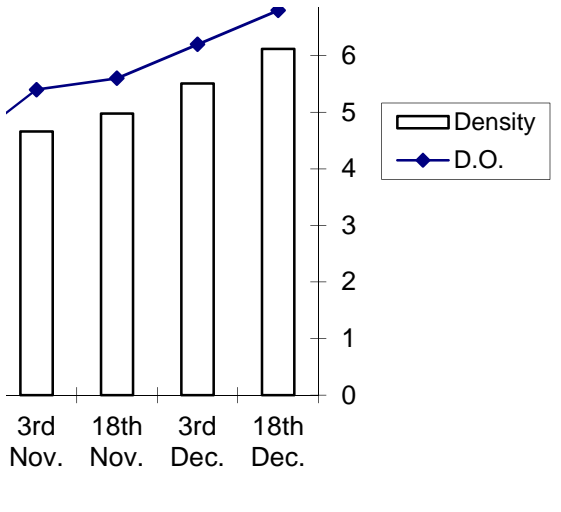

11)

Cl  
Months 3rd July 18th July 3rd Aug. 18th Aug. 3rd Sept. 18th Sept. 3rd Oct. 18th Oct.  
Density 913 870 745 732 815 712 444 412  
Chlorides 35 25 23 21 38 24 27 29.5

July July Aug. Aug. Sept. Sept. Oct. Oct. Nov. Nov.

---

3rd Nov.	18th Nov.	3rd Dec.	18th Dec.
518	553	612	680
52	50	50.5	55

3rd Nov.	18th Nov.	3rd Dec.	18th Dec.
518	553	612	680

3rd Nov.	18th Nov.	3rd Dec.	18th Dec.
518	553	612	680

3rd Nov. 18th Nov. 3rd Dec. 18th Dec.  
 518 553 612 680  
 18 16 14 12

3rd Nov. 18th Nov. 3rd Dec. 18th Dec.  
 518 553 612 680  
 7

18th Dec.

3rd Nov.	18th Nov.	3rd Dec.	18th Dec.
518	553	612	680
31	33	35	37

Dec. Dec.