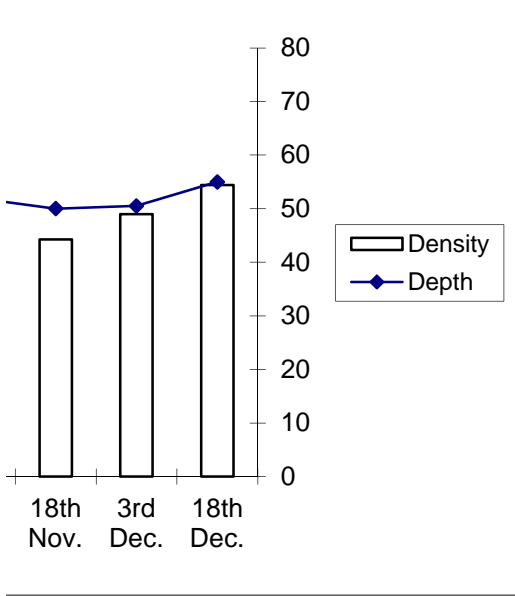

11)

Cl  
Months 3rd July 18th July 3rd Aug. 18th Aug. 3rd Sept. 18th Sept. 3rd Oct. 18th Oct.  
Density 913 870 745 732 815 712 444 412  
Chlorides 35 25 23 21 38 24 27 29.5

July July Aug. Aug. Sept. Sept. Oct. Oct. Nov. Nov.

---

3rd Nov.	18th Nov.	3rd Dec.	18th Dec.
518	553	612	680
52	50	50.5	55

3rd Nov.	18th Nov.	3rd Dec.	18th Dec.
518	553	612	680

3rd Nov.	18th Nov.	3rd Dec.	18th Dec.
518	553	612	680

3rd Nov. 18th Nov. 3rd Dec. 18th Dec.  
 518 553 612 680  
 18 16 14 12