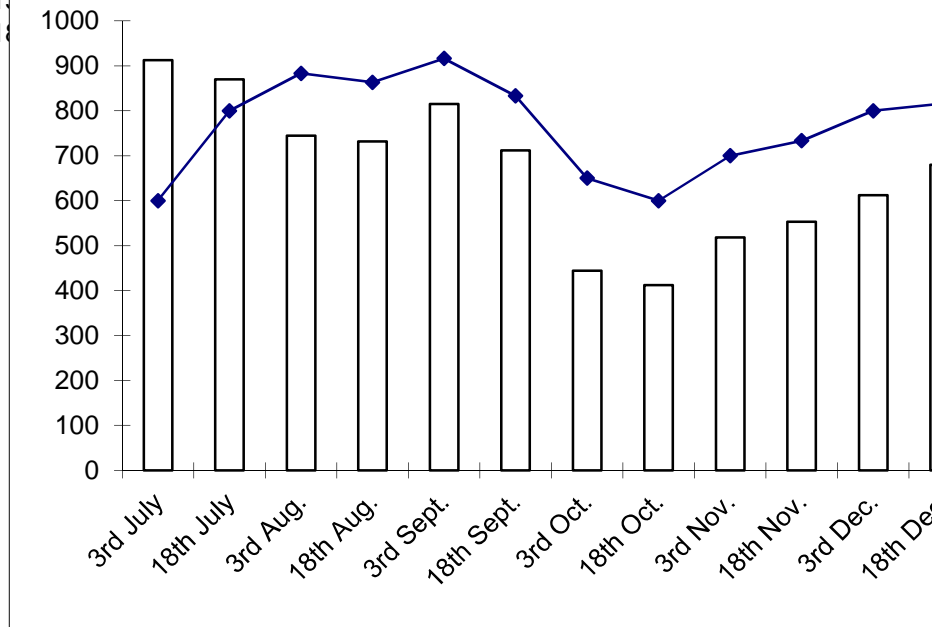

1) Depth

Months	3rd July	18th July	3rd Aug.	18th Aug.	3rd Sept.	18th Sept.	3rd Oct.	18th Oct.
Density	913	870	745	732	815	712	444	412
Depth	67	68	60	58	55	57	58	54

2) air temperature

Months	3rd July	18th July	3rd Aug.	18th Aug.	3rd Sept.	18th Sept.	3rd Oct.	18th Oct.
Density	913	870	745	732	815	712	444	412
Temp.	26	26	26	26	26	26	26	26

3) water temp

Months	3rd July	18th July	3rd Aug.	18th Aug.	3rd Sept.	18th Sept.	3rd Oct.	18th Oct.
Density	913	870	745	732	815	712	444	412

Water tem

22      23      24      24.5      26      25      25.5      22

4)      transparency

Months      3rd July      18th July      3rd Aug.      18th Aug.      3rd Sept.      18th Sept.      3rd Oct.      18th Oct.

Density      913

Transparel      18

5)

DO

Months      3rd July      18th July      3rd Aug.      18th Aug.      3rd Sept.      18th Sept.      3rd Oct.      18th Oct.

7)

PH

Months	3rd July	18th July	3rd Aug.	18th Aug.	3rd Sept.	18th Sept.	3rd Oct.	18th Oct.
Density	913	870	745	732	815	712	444	412
pH								

8)

Total Alkalinity

Months	3rd July	18th July	3rd Aug.	18th Aug.	3rd Sept.	18th Sept.	3rd Oct.	18th Oct.
Density	913							
Total alkali	33							