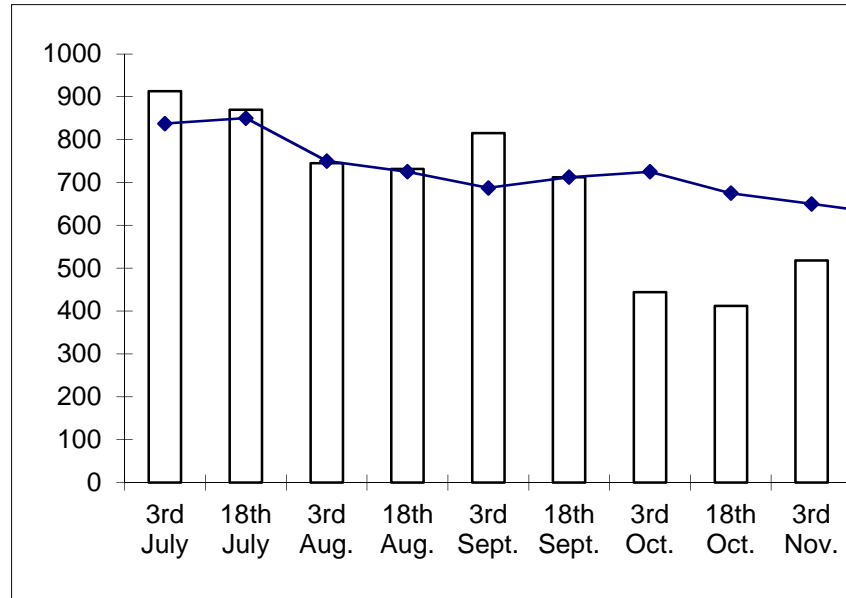

1) Depth

Months	3rd July	18th July	3rd Aug.	18th Aug.	3rd Sept.	18th Sept.	3rd Oct.	18th Oct.
Density	913	870	745	732	815	712	444	412
Depth	67	68	60	58	55	57	58	54

2) air temperature

Months	3rd July	18th July	3rd Aug.	18th Aug.	3rd Sept.	18th Sept.	3rd Oct.	18th Oct.
Density	913	870	745	732	815	712	444	412
Temp.	26	26	26	26	26	26	26	26

3) water temp

Months	3rd July	18th July	3rd Aug.	18th Aug.	3rd Sept.	18th Sept.	3rd Oct.	18th Oct.
Density	913	870	745	732	815	712	444	412

Water tem

22      23      24      24.5      26      25      25.5      22

4)      transparency

Months      3rd July      18th July      3rd Aug.      18th Aug.      3rd Sept.      18th Sept.      3rd Oct.      18th Oct.

Density      913

Transparel      18

5)

DO

Months      3rd July      18th July      3rd Aug.      18th Aug.      3rd Sept.      18th Sept.      3rd Oct.      18th Oct.