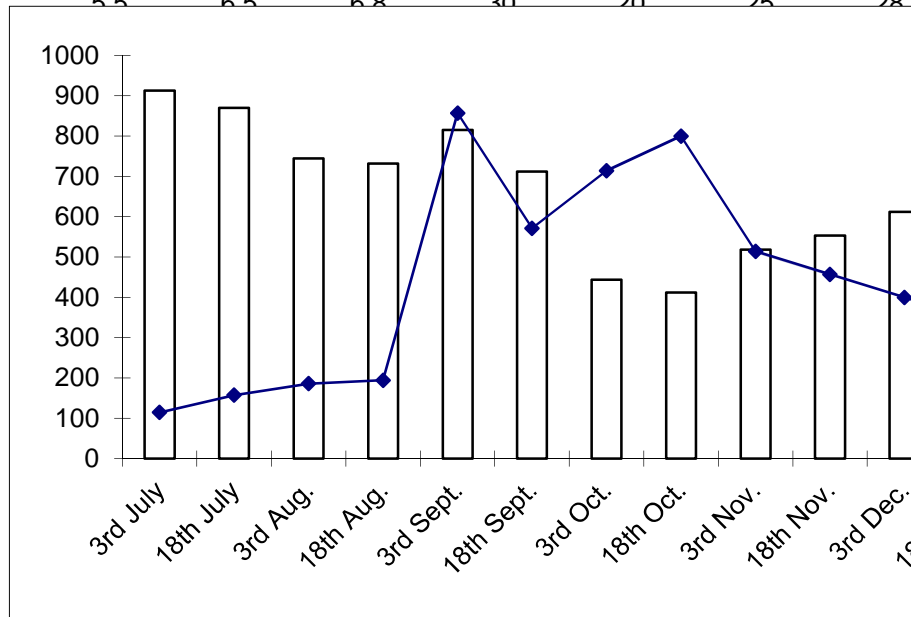

Density      913      870

D.O.      6.4      8.4

6)

Co2

Months	3rd July	18th July	3rd Aug.	18th Aug.	3rd Sept.	18th Sept.	3rd Oct.	18th Oct.
Density	913	870	745	732	815	712	444	412
Free CO2	4	5.5	6.5	6.8	30	20	25	28

7)

PH

Months	3rd July	18th July	3rd Aug.	18th Aug.	3rd Sept.	18th Sept.	3rd Oct.	18th Oct.
Density	913	870	745	732	815	712	444	412
pH								

8)

Total Alkalinity

Months	3rd July	18th July	3rd Aug.	18th Aug.	3rd Sept.	18th Sept.	3rd Oct.	18th Oct.
Density	913							
Total alkali	33							