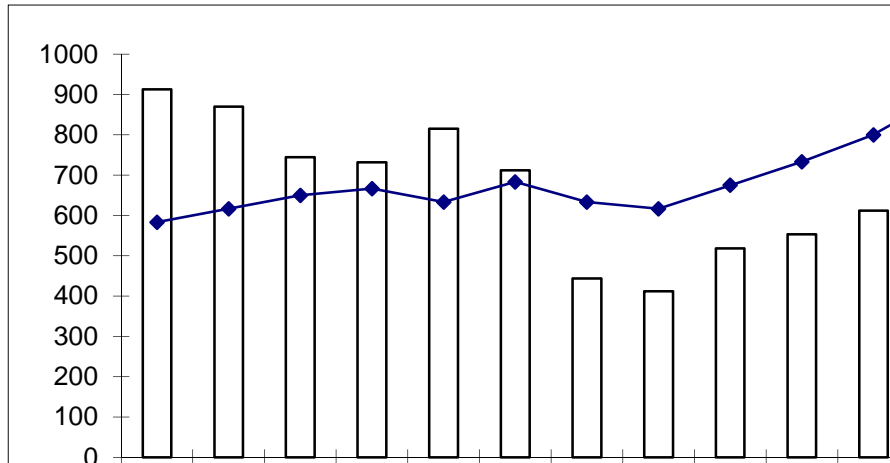

Total hardness

Months	3rd July	18th July	3rd Aug.	18th Aug.	3rd Sept.	18th Sept.	3rd Oct.	18th Oct.
Density	913	870	745	732	815	712	444	412
Total hardi	35	37	39	40	38	41	38	37