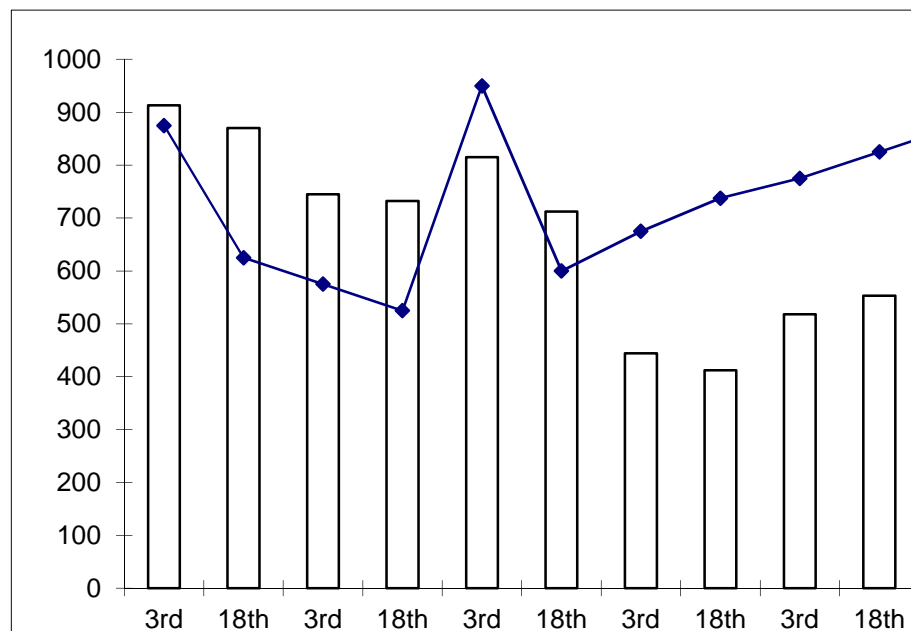

11)

Cl
Months 3rd July 18th July 3rd Aug. 18th Aug. 3rd Sept. 18th Sept. 3rd Oct. 18th Oct.
Density 913 870 745 732 815 712 444 412
Chlorides 35 25 23 21 38 24 27 29.5