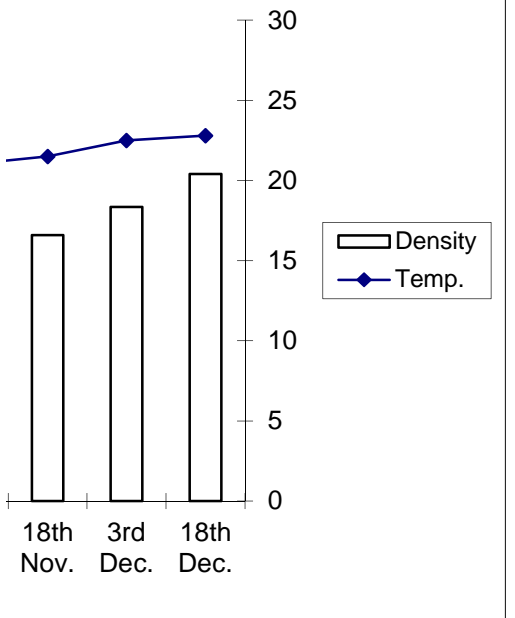

11)

Cl  
Months 3rd July 18th July 3rd Aug. 18th Aug. 3rd Sept. 18th Sept. 3rd Oct. 18th Oct.  
Density 913 870 745 732 815 712 444 412  
Chlorides 35 25 23 21 38 24 27 29.5

July July Aug. Aug. Sept. Sept. Oct. Oct. Nov. Nov.

---

3rd Nov.	18th Nov.	3rd Dec.	18th Dec.
518	553	612	680
52	50	50.5	55

3rd Nov.	18th Nov.	3rd Dec.	18th Dec.
518	553	612	680

3rd Nov.	18th Nov.	3rd Dec.	18th Dec.
518	553	612	680

3rd Nov. 18th Nov. 3rd Dec. 18th Dec.  
 518 553 612 680  
 18 16 14 12