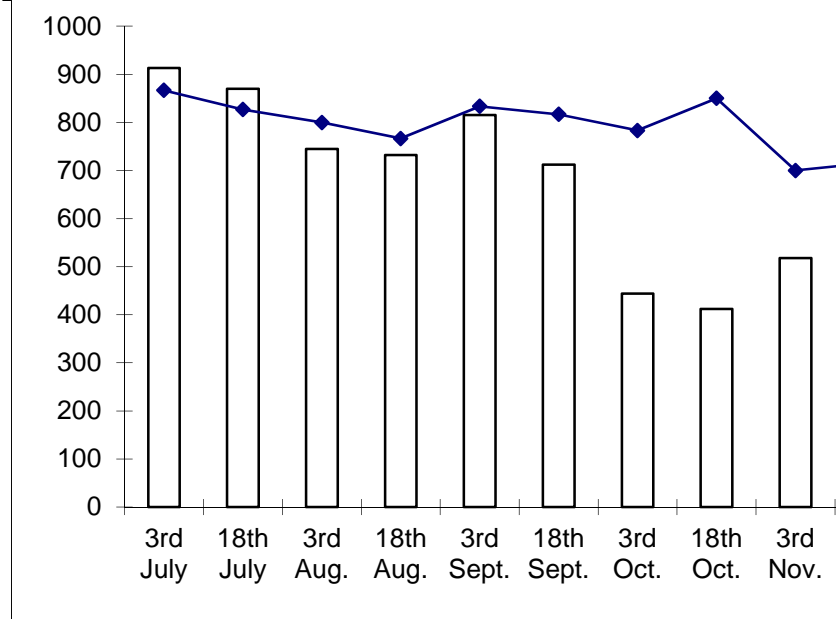

1) Depth

Months	3rd July	18th July	3rd Aug.	18th Aug.	3rd Sept.	18th Sept.	3rd Oct.	18th Oct.
Density	913	870	745	732	815	712	444	412
Depth	67	68	60	58	55	57	58	54

2) air temperature

Months	3rd July	18th July	3rd Aug.	18th Aug.	3rd Sept.	18th Sept.	3rd Oct.	18th Oct.
Density	913	870	745	732	815	712	444	412
Temp.	26	26	26	26	26	26	26	26

3) water temp

Months	3rd July	18th July	3rd Aug.	18th Aug.	3rd Sept.	18th Sept.	3rd Oct.	18th Oct.
Density	913	870	745	732	815	712	444	412

Water tem

22      23      24      24.5      26      25      25.5      22

4)      transparency

Months      3rd July      18th July      3rd Aug.      18th Aug.      3rd Sept.      18th Sept.      3rd Oct.      18th Oct.

Density      913

Transparel      18

5)

DO

Months      3rd July      18th July      3rd Aug.      18th Aug.      3rd Sept.      18th Sept.      3rd Oct.      18th Oct.