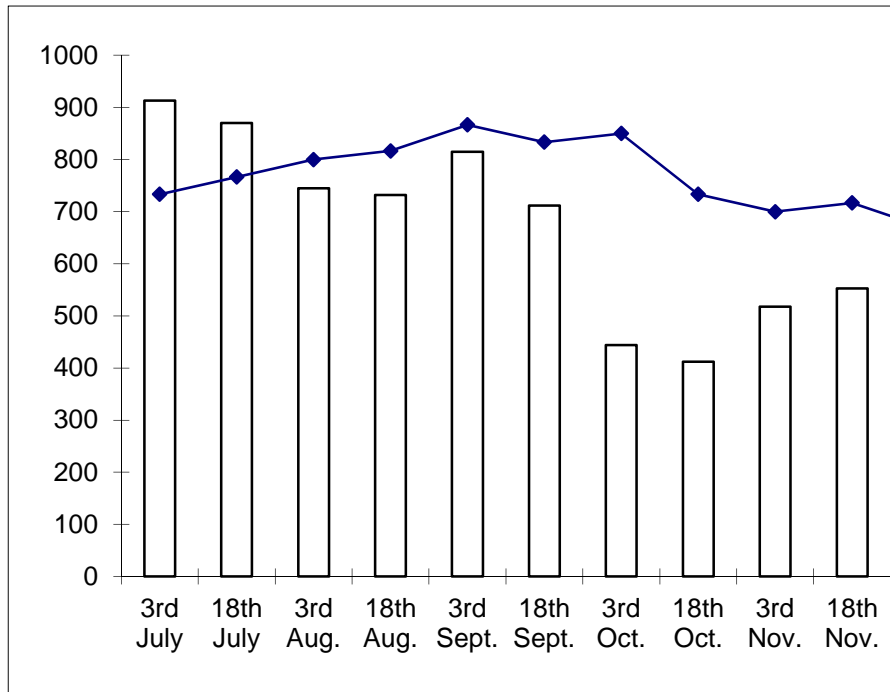

1) Depth

Months	3rd July	18th July	3rd Aug.	18th Aug.	3rd Sept.	18th Sept.	3rd Oct.	18th Oct.
Density	913	870	745	732	815	712	444	412
Depth	67	68	60	58	55	57	58	54

2) air temperature

Months	3rd July	18th July	3rd Aug.	18th Aug.	3rd Sept.	18th Sept.	3rd Oct.	18th Oct.
Density	913	870	745	732	815	712	444	412
Temp.	26	26	26	26	26	26	26	26

3) water temp

Months	3rd July	18th July	3rd Aug.	18th Aug.	3rd Sept.	18th Sept.	3rd Oct.	18th Oct.
Density	913	870	745	732	815	712	444	412

Water tem

22      23      24      24.5      26      25      25.5      22

4)      transparency

Months      3rd July      18th July      3rd Aug.      18th Aug.      3rd Sept.      18th Sept.      3rd Oct.      18th Oct.

Density      913

Transparel      18

5)

DO

Months      3rd July      18th July      3rd Aug.      18th Aug.      3rd Sept.      18th Sept.      3rd Oct.      18th Oct.